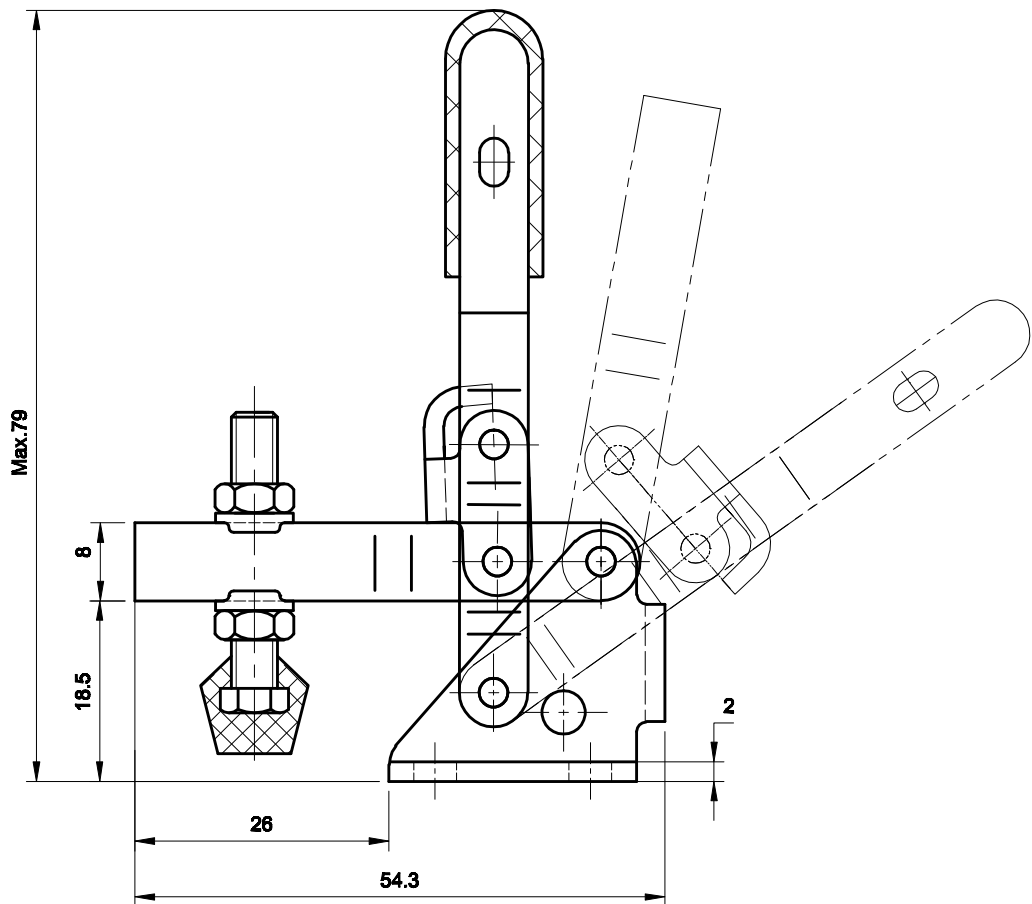

PART NUMBER: CH-101-A

BAR OPENS:100°
HANDLE OPENS:56°
SPINDLE SUPPLIED:CH-FC-10138