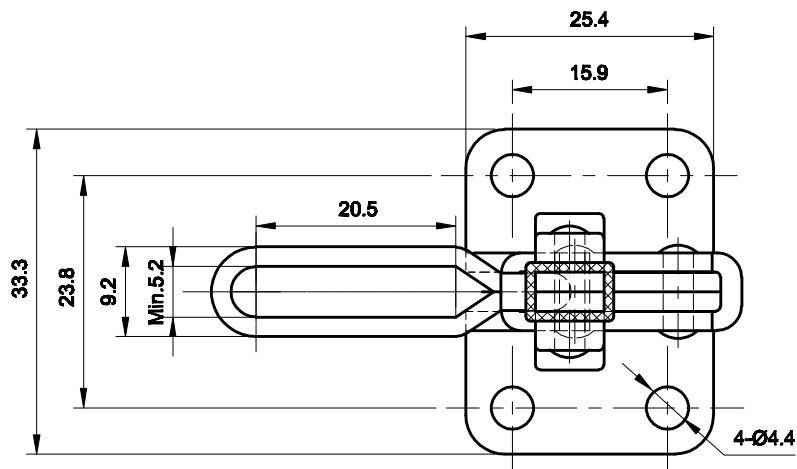

PART NUMBER: CH-101-A

BAR OPENS:100°
HANDLE OPENS:56°
SPINDLE SUPPLIED:CH-FC-10138